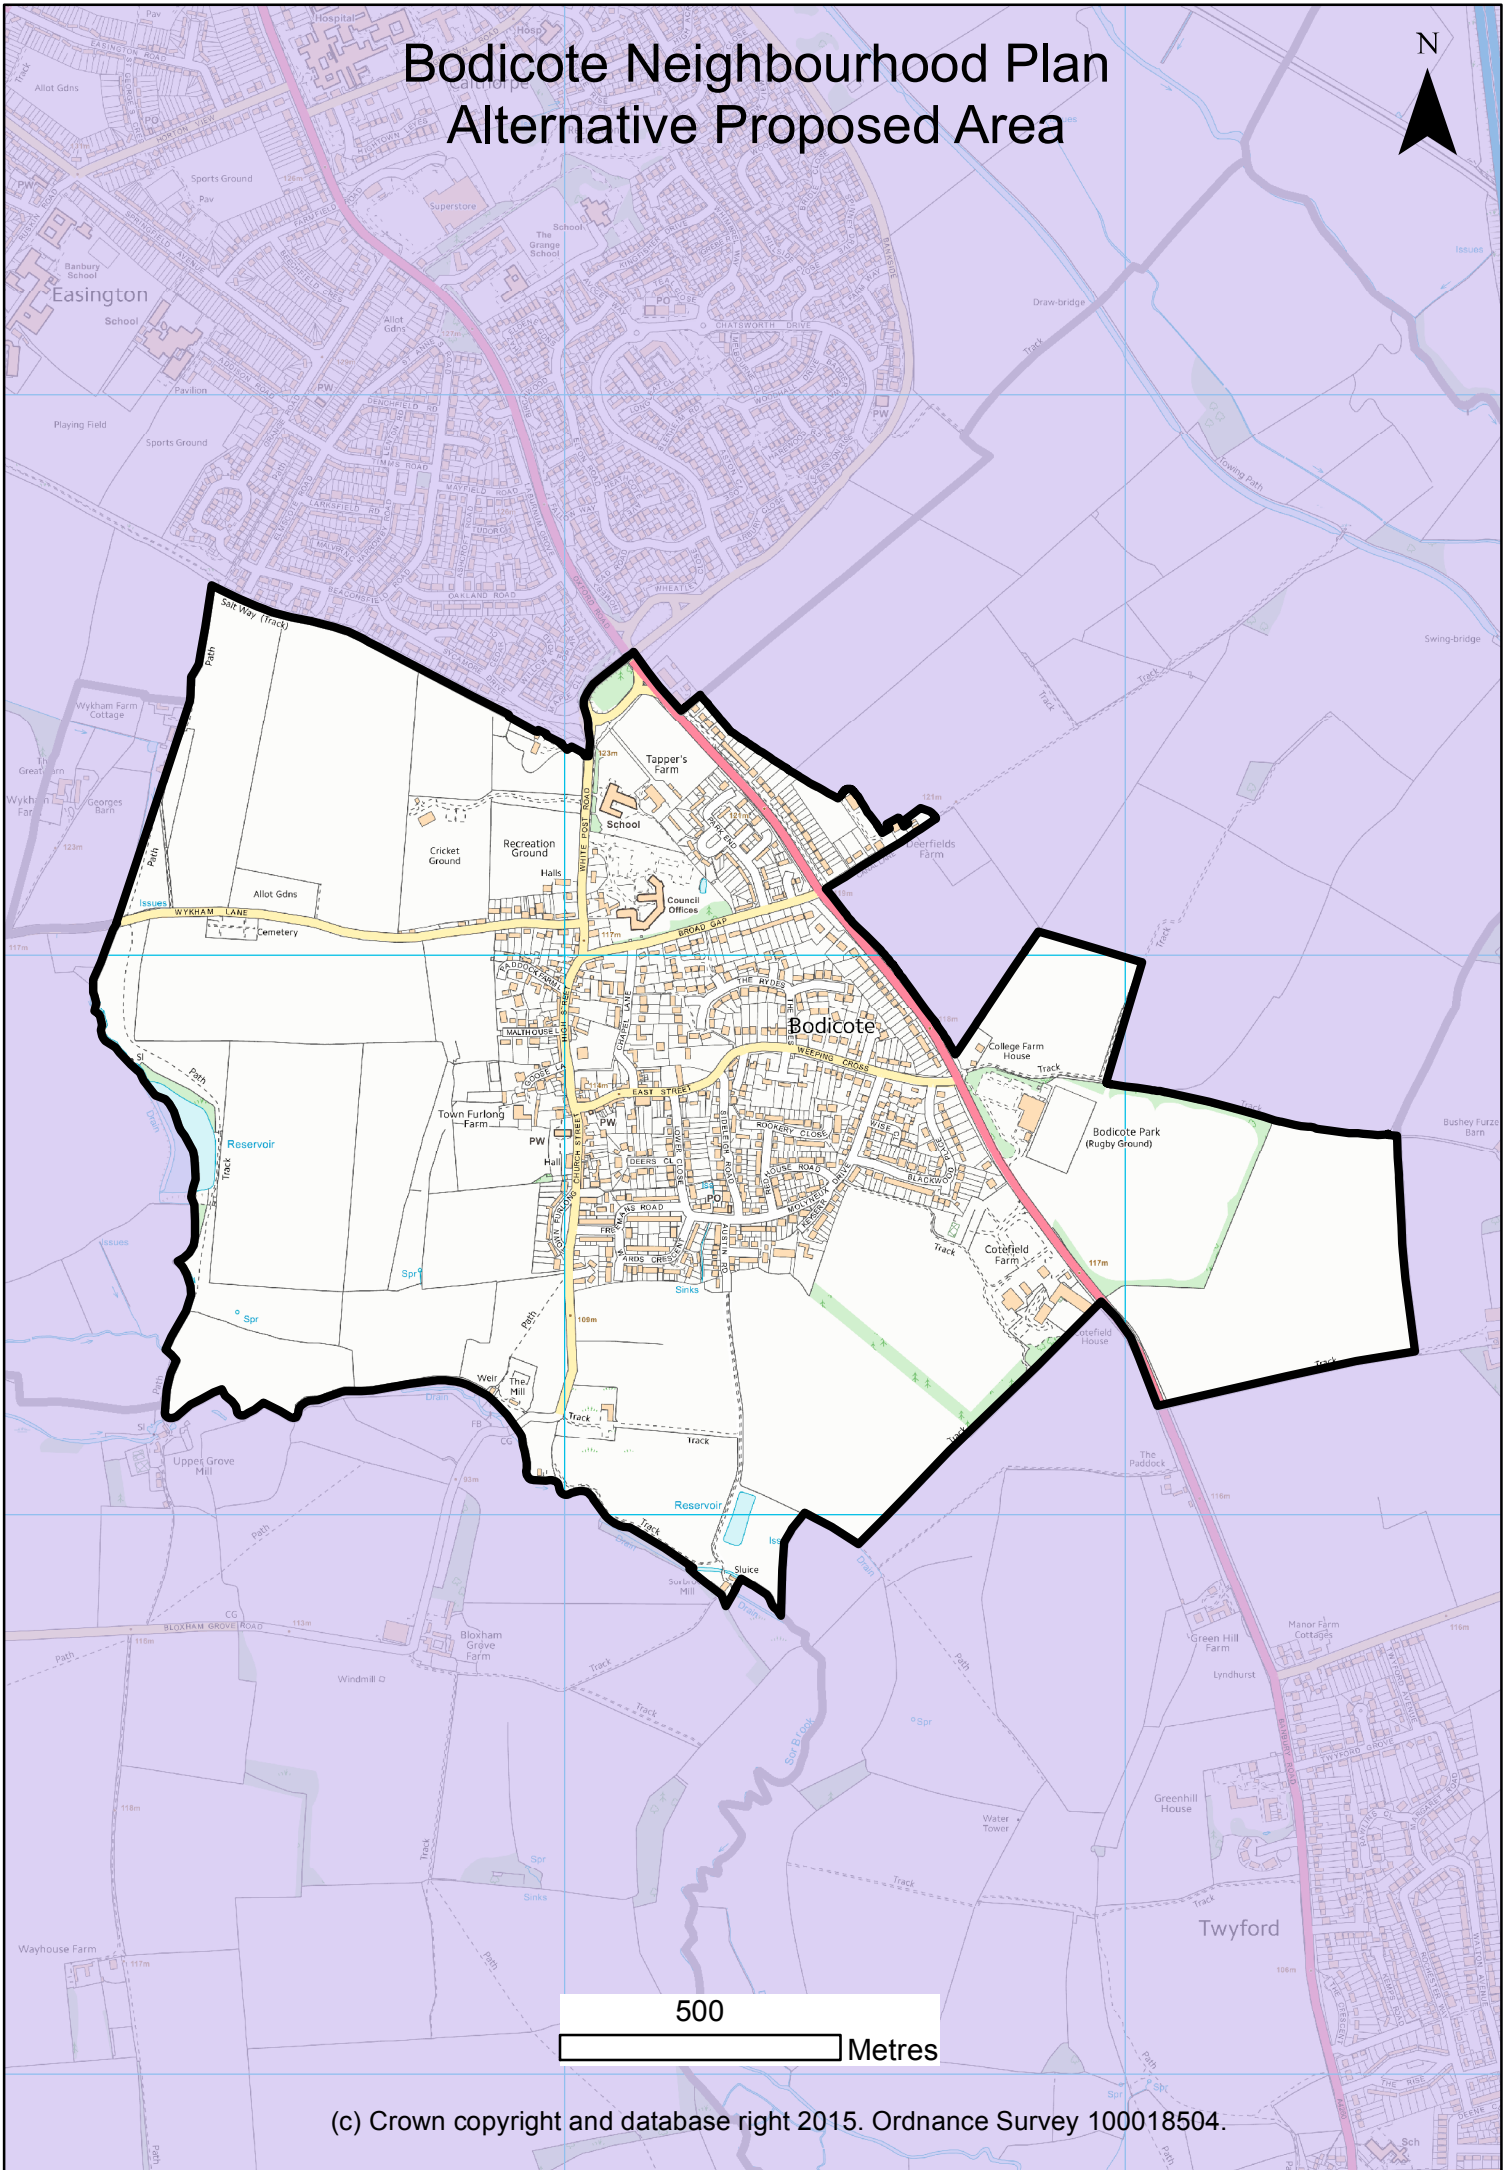

# Bodicote Neighbourhood Plan Alternative Proposed Area

500  
Metres